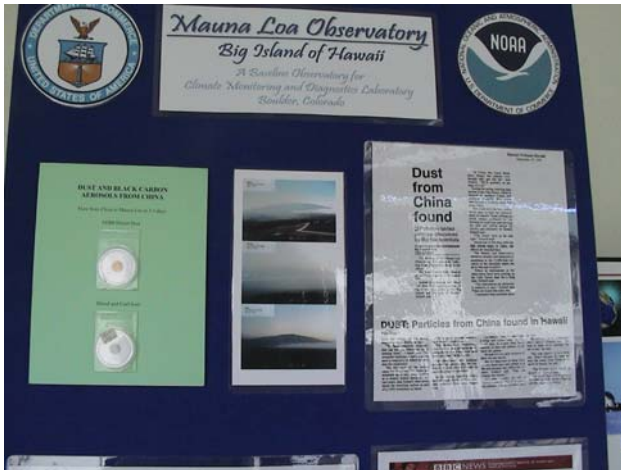

#### Easel

Poster - Carbon Dioxide graph with picture of 4 stations  
Large NOAA sign

#### Display 1

Poster – Dobson and erythemal UV  
Ozonesonde info sheet  
Dobson info sheet  
Balloon Ozonesonde radiosonde display

Small table – ozonesonde with power switch box

Display 2

DOC sign

NOAA sign

MLO sign

Black carbon filters

Asian dust photos

China dust news articles

Mlo info sheet

BBC info sheet

Poster –

Table 1